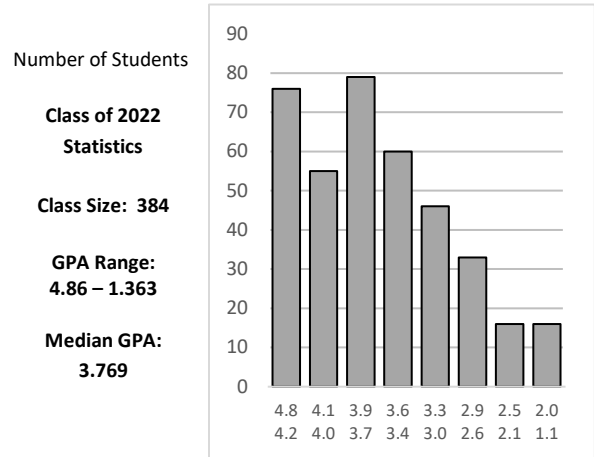

AVON HIGH SCHOOL 2021-2022 SCHOOL PROFILE

GRADING SYSTEM

Grades are quantitative statements reflecting instructor assessment of student performance. A non-cumulative G.P.A. based on quality points is calculated quarterly. A revised cumulative G.P.A. is calculated at the end of each school year using the actual credit awarded and final Course Letter Grade earned. The cumulative G.P.A. is maintained on the student's transcript. Weighted grades are given in AP and CCP classes.

Letter Grade	Percentage	Point Value	Point Value AP
A	93 - 100	4.00	5.00
A-	90 - 92	3.67	4.67
B+	87 - 89	3.33	4.33
B	83 - 86	3.00	4.00
B-	80 - 82	2.67	3.67
C+	77 - 79	2.33	3.33
C	73 - 76	2.00	3.00
C-	70 - 72	1.67	2.67
D+	67 - 69	1.33	1.33
D	63 - 66	1.00	1.00
D-	60 - 62	0.67	0.67
F	00 - 59	0.00	0.00
I	Incomplete		
W	Withdrawn		
AU	Audit		

CLASS RANK

Avon High School does not rank students.

Avon High School
Class of 2022 – Grade Distribution

CLASS OF 2022 COLLEGES ATTENDING

The University of Akron	Colorado College	Loyola University Chicago	Otterbein University
The University of Alabama	Culinary Institute of Michigan	Mercyhurst University	Penn State University
Arizona State University	Cuyahoga Community College	Miami University	Penn State University - Altoona
Ashland University	University of Dayton	University of Michigan	University of Pittsburgh
Baldwin Wallace University	Denison University	Michigan State University	Purdue University
Belmont University	Duquesne University	University of Mount Union	Roanoke College
Bowling Green State University	University of Findlay	NASCAR Technical Institute	Rochester Institute of Technology
Bowling Green State University - Firelands	Florida Golf Coast University	Notre Dame College	Saint Louis University
Brigham Young University	University of Florida	Ohio Northern University	Shenandoah University
Brown Aveda Institute	University of South Florida	Ohio Technical College	St. Thomas University
University of California, Berkley	Hiram College	The Ohio State University	The United States Naval Academy
Capital University	Hocking College	The Ohio State University - Mansfield	University of South Carolina
Carnegie Mellon University	Howard University	Ohio University	The University of Toledo
Case Western Reserve University	John Carroll University	Notre Dame College	University of Wisconsin-Madison
Cedarville University	Kent State University	Ohio Northern University	West Virginia University
University of Cincinnati	University of Kentucky	Ohio Technical College	College of Wooster
University of Cincinnati (ROTC)	Kenyon College	The Ohio State University	Xavier University
Cleveland Institute of Art	Lorain County Community College	The Ohio State University - Mansfield	Youngstown State University
Cleveland State University	Lorain County Joint Vocational School	Ohio University